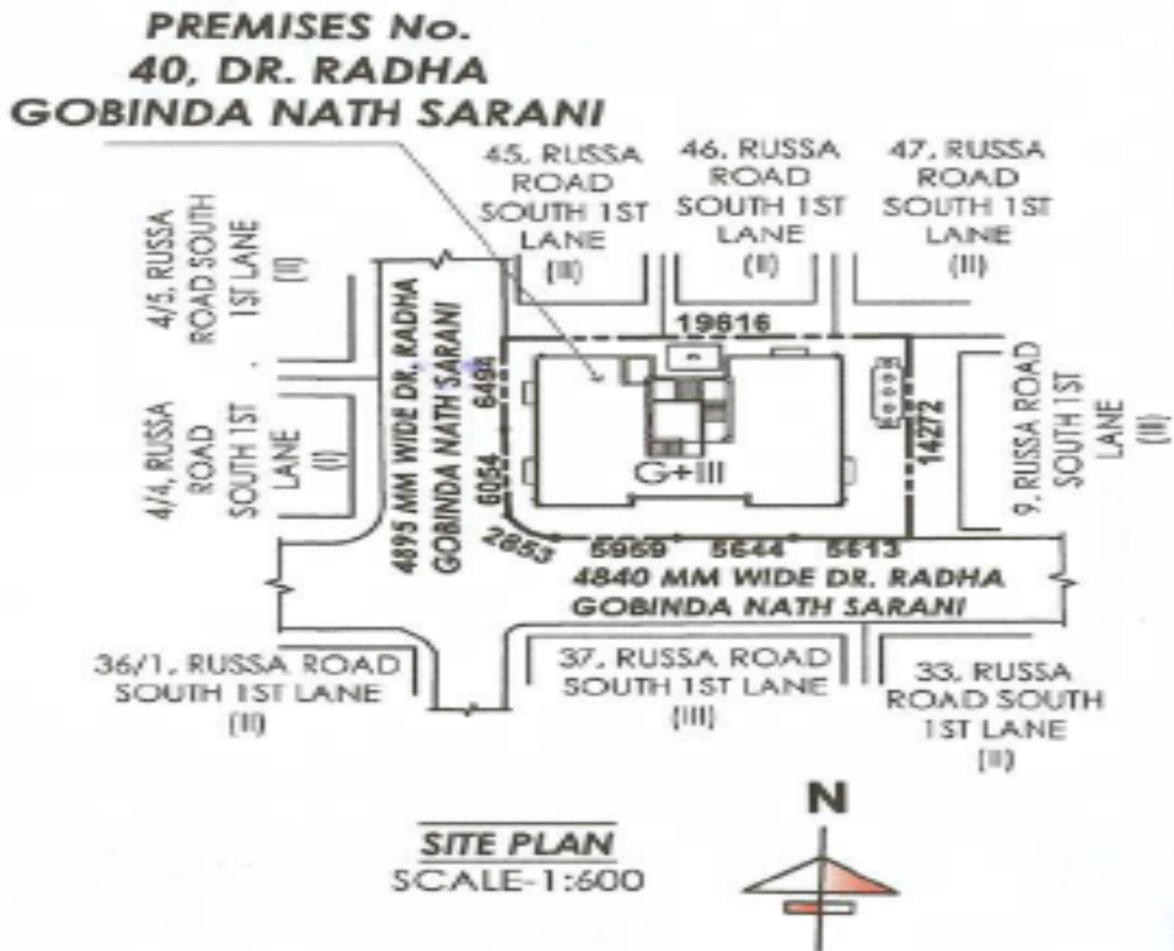

Saarbian Infrastructures

27, Russa Road, South 2nd Lane, Kolkata - 700 033
Phone : 65555752

LOCATION MAP WITH LATITUDE AND LONGITUDE OF THE PROJECT NAMED JAGADDHATRI ENCLAVE at 40, Dr. Radha Gobinda Nath Sarani, Kolkata - 700033, PO – Tollygaunge, PS – Golf Green (previously Jadavpur), under Ward No. 94 of Borough – X of KMC, WB, India

Latitude: 22.49907059907176, Longitude: 88.34951030416627

SAARBAN INFRASTRUCTURES
Deepankar
Partner